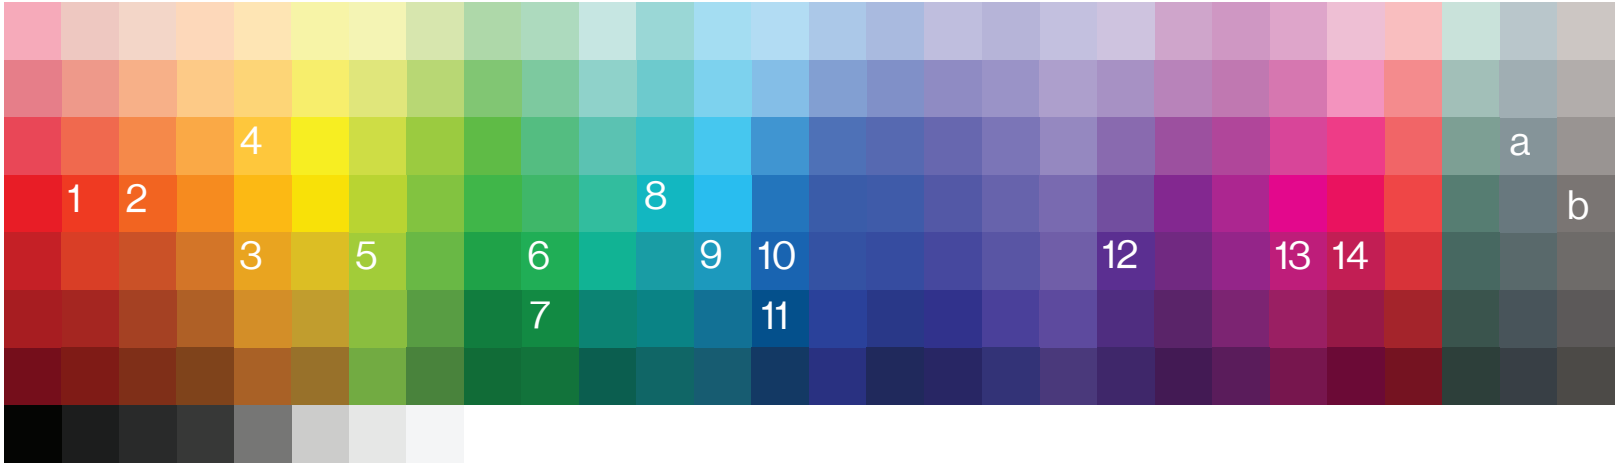

New Color Palette – Basel

Old Color Palette – OneNote

A New Holistic Set of Microsoft Colors

The new proposed color system is matched to the Basel colors, as illustrated, providing a more cohesive set.

Extendability