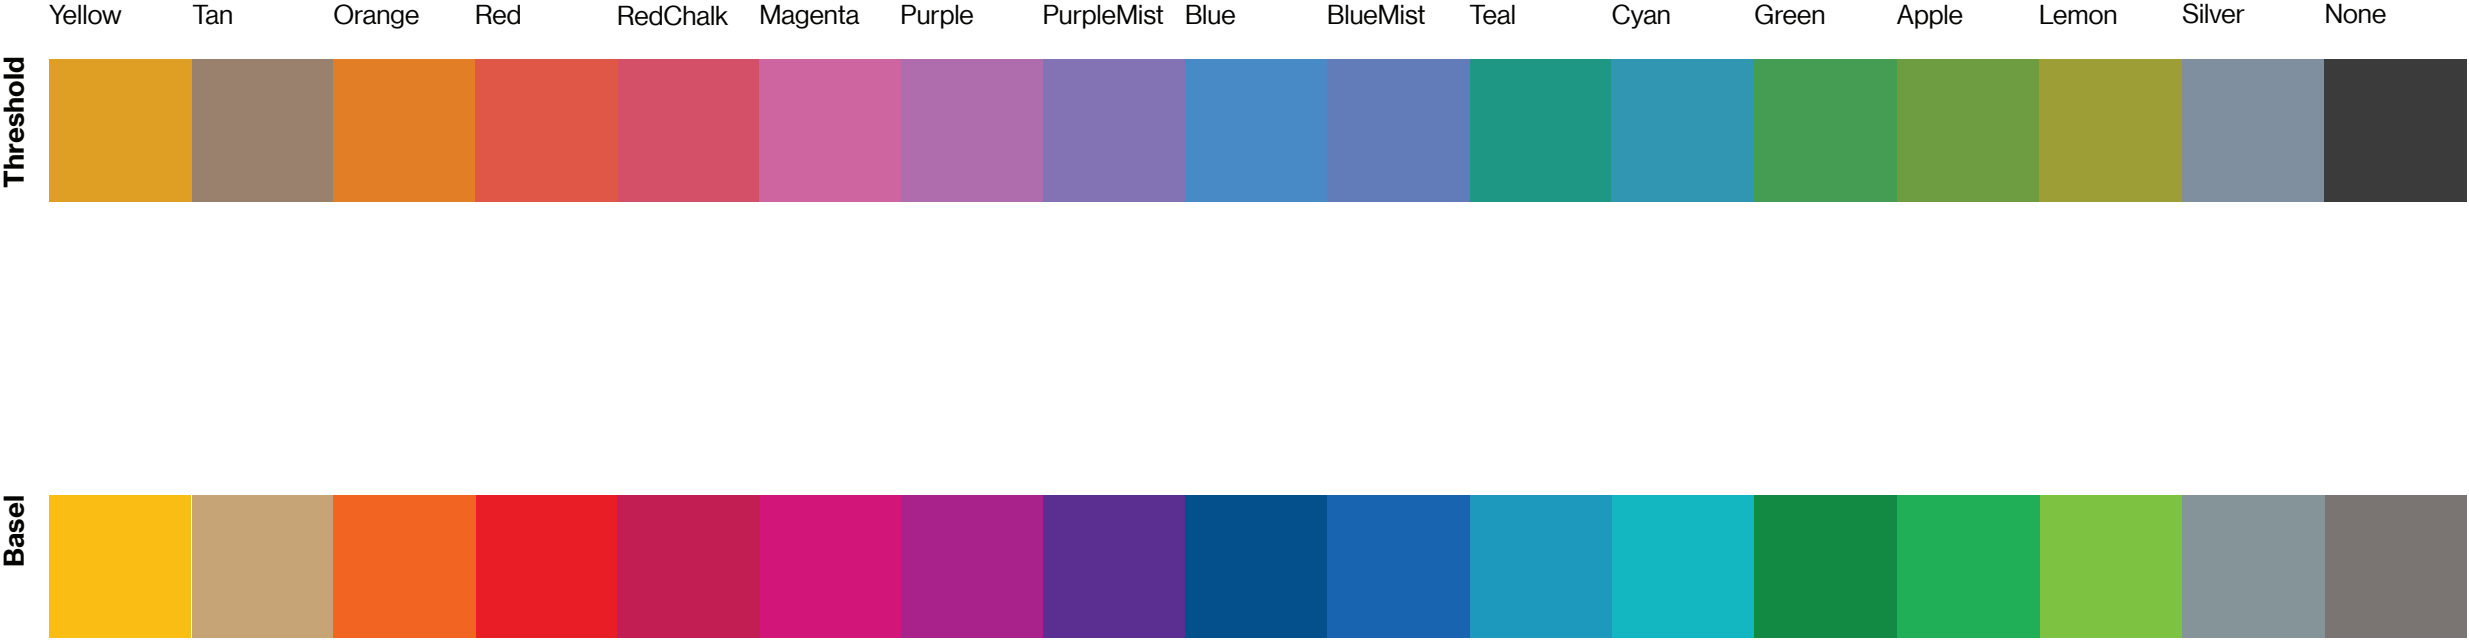

New Color Palette – Basel

Old Color Palette – OneNote

A New Holistic Set of Microsoft Colors

The new proposed color system is matched to the Basel colors, as illustrated, providing a more cohesive set.

Extendability

As we think about the future possibilities of more advanced color selections or sub groups of palette themes, this gives us a strong foundation.

Streamlined Application

As we move forward in streamlining the UI design, a by-product of that effort is a more simplified color palette.

21 Colors

162 Colors

D34F68	D2425D	eaaab6	EDBBC5	ESA1AF	8e0a23	FCECEF	FDF5FG	F9DEE3
df5749	DC4D3E	f0aea8	F4BEBA	EFA59D	9a1204	FDEDEB	FEF5F4	F8DFDC
e27e24	EC7000	f1c196	F5CFAD	EFBB88	963600	FDF1E7	FEF9F4	FCE7D5
e09d0c	E69400	f0d08a	F3DAA3	EECC80	864D00	FDF5E4	FEFBF4	FCEEED0
9e9e1b	9C9800	d1d191	DCDBA8	CDDB85	595900	F5F5E5	F8FBF3	EEEEED3
6e9c41	5D9822	b9d0a4	C8D999	B3C998	295700	EFF5EA	F6FAF2	E4EED8
469c54	29973B	a6d0ad	B7D98D	9DCBA4	01570f	EBF5EC	F4FAF5	DCEEDF
1d9682	008E73	92cdc3	A9D7CF	83C7BC	00513d	E6F4F2	F1F9F8	D3ECE8
3196b2	0E8D80	9ccdda	B0D7E2	90C7D6	00516d	E8F4F8	F1F8F8	D7ECP2
4c8bc5	3082CC	a9c7e3	BAD2E8	A0C2E0	074680	EBF3FA	F4F8FC	DDEAF6
637cba	5572B9	b4c0de	C2DCE4	ADBADA	1e3775	EEF1F9	F5F8FD	E2E7F4
8473b9	7967B3	c4bcdd	CFC9E3	BFB6DA	3f2e74	F2F0F8	F8F7FD	E9E5F4
b16dad	AF61A8	d9b9d8	E1C7E0	D6B2D4	6c2868	F7EFF7	F8F7FB	F2E4F1
ce659f	CA5A97	e8b5d1	ECC4DA	EGAEC0	89205a	F8EEF5	FDF7FA	F8E2EE
9a816e	96765E	cec2b9	D8CFC8	CABCB2	553c29	F5F2EF	F8F9F7	EDE8E4
7f8f9f	778898	c1c9d1	CCD9DA	BBC9CB	3a4a5a	F1F3F5	F7F8F9	E7EBEE
777777	727272	c2c2c2	CECECE	BCBC9C	3b3b3b	F2F2F2	F8F8F8	E8E8E8
80397b	6e3169	e3bcce0	e5cde2	debadb	4a2147	F0EDF3	F7F5F9	E8E2E8

In Contrast – Before & After

Color Palette Name Match

Contrast Ratios

Previous Colors – Active Tab

Previous Colors – Inactive Tab

New Colors – Active Tab

New Colors – Inactive Tab

Brand Purple